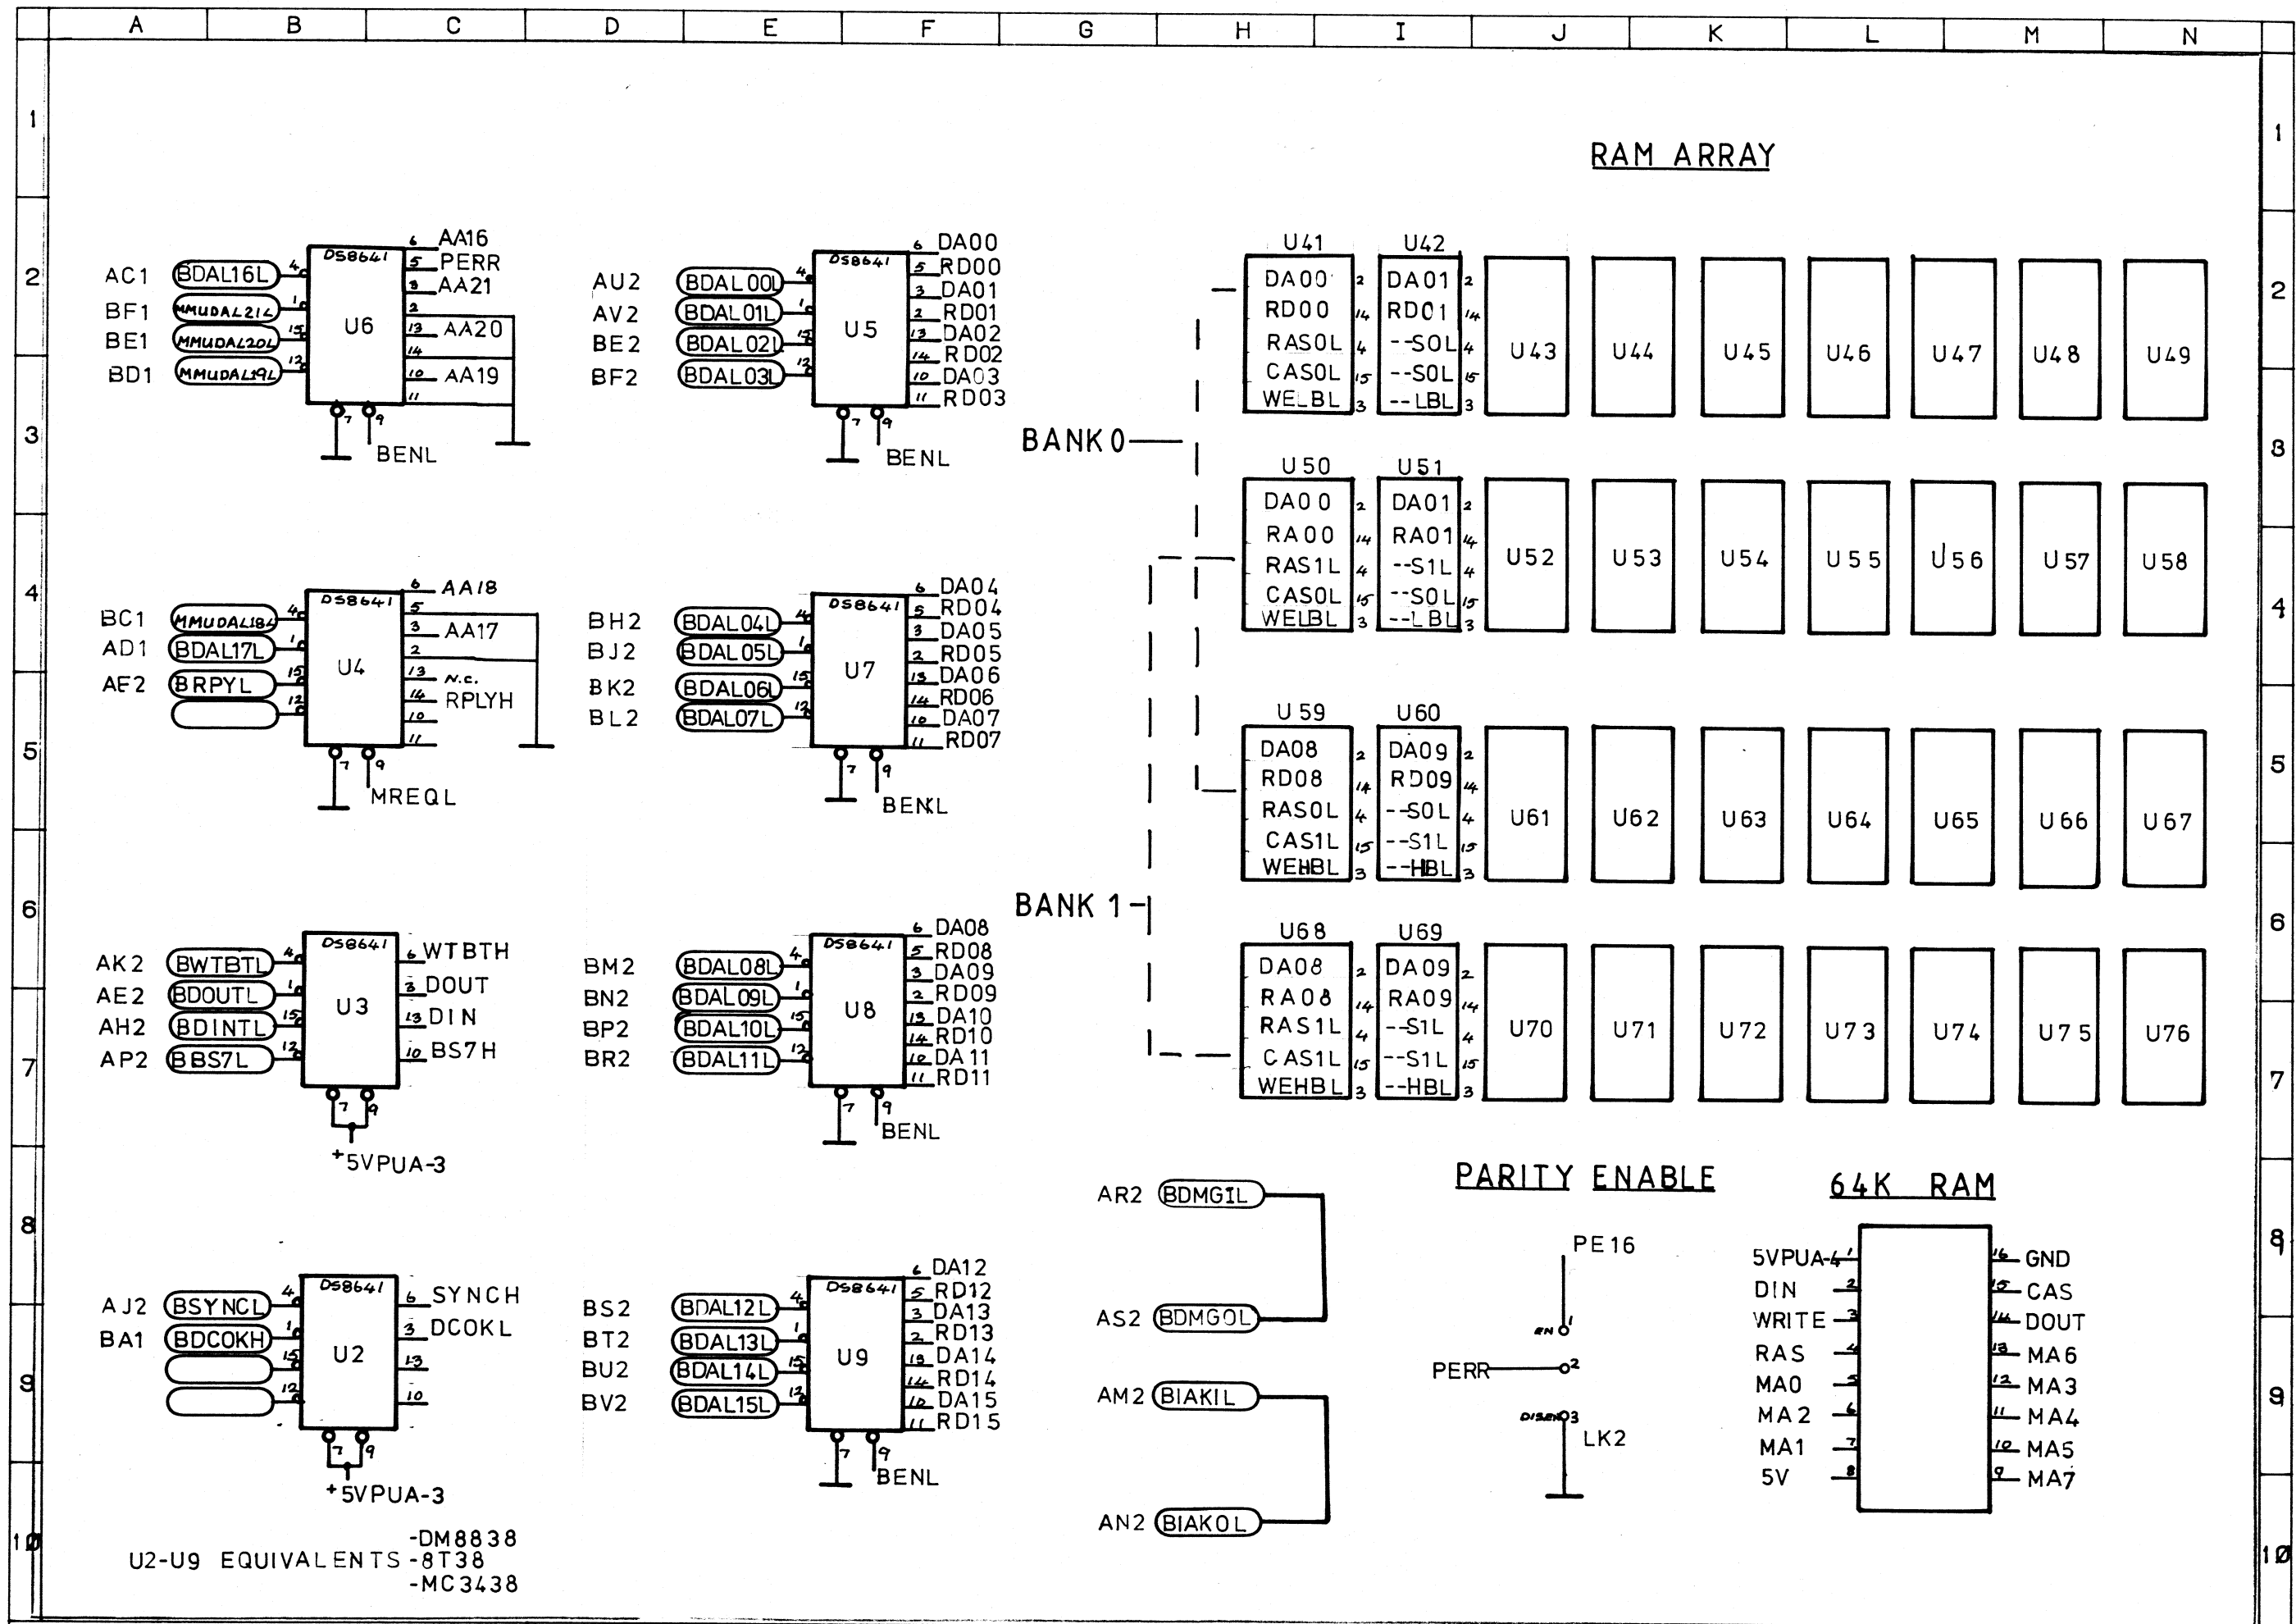

Revisions		Drawn <i>P.S.</i>	Checked	FOURTH GENERATION SYSTEMS Pty Ltd 34 Kings Park Road West Perth 6005
15/2/85	<i>AP</i>			
LS256-1 SCHEMATICS				
Sheet 3 of 3				

Revisions		Drawn	Checked	FOURTH GENERATION SYSTEMS Pty Ltd 34 Kings Park Road West Perth 6005
15/2/85 AP		P.S		LS256-1 SCHEMATICS
				Sheet 2 of 3