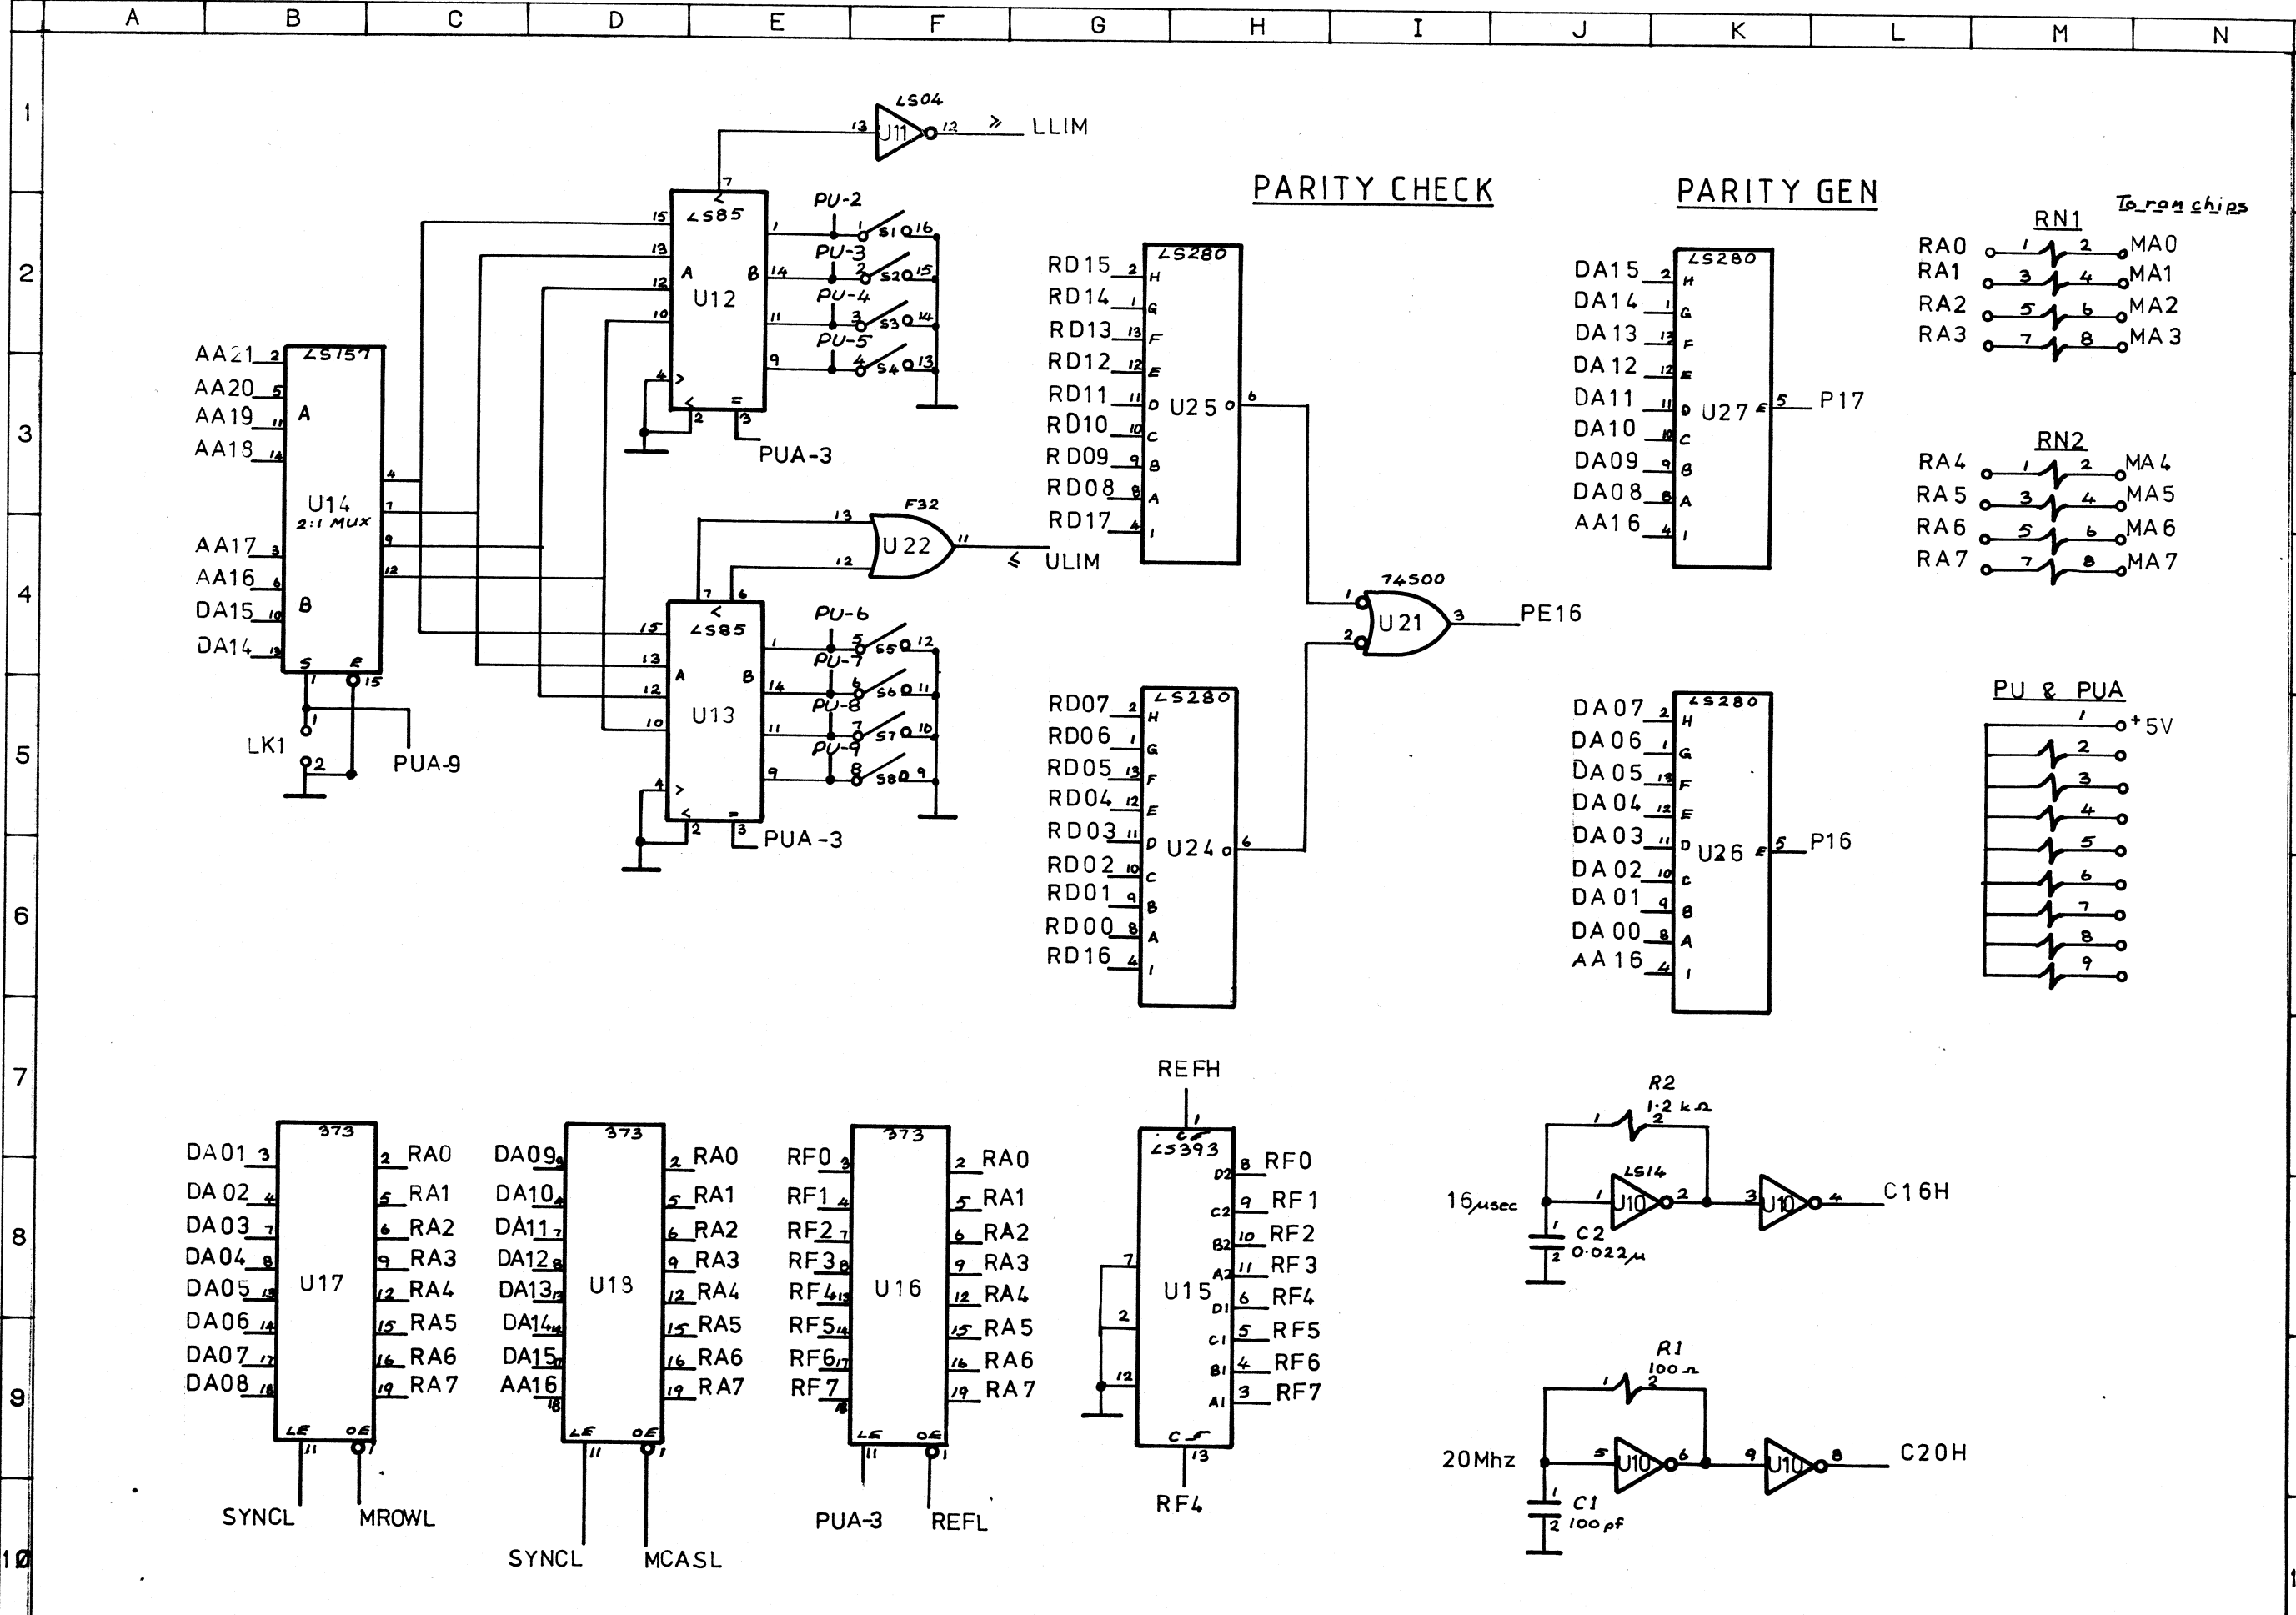

Revisions		Drawn <i>P.S.</i>	Checked	FOURTH GENERATION SYSTEMS Pty Ltd 34 Kings Park Road West Perth 6005
15/2/85	<i>AP</i>			
LS256-1 SCHEMATICS				
Sheet 3 of 3				

Revisions		Drawn	Checked	FOURTH GENERATION SYSTEMS Pty Ltd 34 Kings Park Road West Perth 6005
15/2/85 AP		P.S		LS256-1 SCHEMATICS
				Sheet 2 of 3